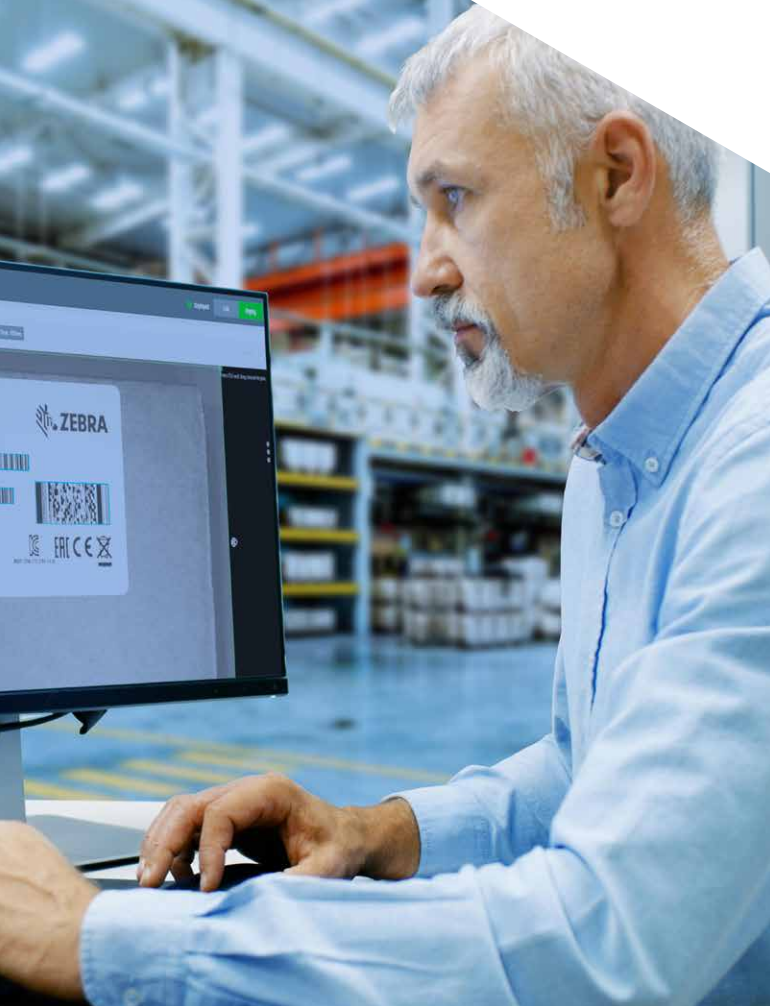

Simplify Automation Management with Zebra Aurora™

Streamline manufacturing and logistics workflows with a unified software platform

Manage your enterprise-wide manufacturing and logistics automation solutions with simplicity and ease using Zebra Aurora™ software. Set up, deploy and run quickly with an intuitive interface that can control all of Zebra's Fixed Industrial Scanners and Machine Vision smart cameras, providing unparalleled management along with decreased training time.

Rising Demands and Challenges

Traditional processes are no longer enough to keep pace and often lead to:

- **Complicated and outdated technology**
- **Various software and disjointed workflows**
- **Difficulty setting up, deploying and upgrading**

One Powerful Platform to Manage it All

Meet Zebra Aurora Software

Optimize operations with a powerful, easy to use interface that deploys quickly, manages both Fixed Industrial Scanning and Machine Vision devices and allows you to add features at any time with a simple software license—no need to buy new hardware.

All-in-One - No matter which device you need to manage—Fixed Industrial Scanners or Machine Vision Smart Cameras—Zebra Aurora can handle it all. Your result? Far less employee training, more free time and much simpler management.