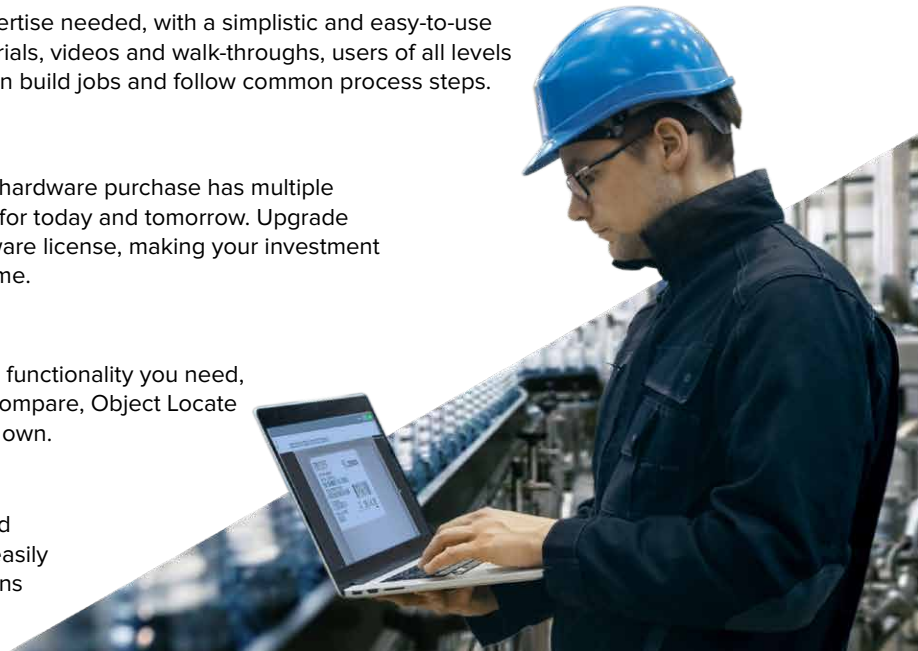

Meet Zebra Aurora Software

Optimize operations with a powerful, easy to use interface that deploys quickly, manages both Fixed Industrial Scanning and Machine Vision devices and allows you to add features at any time with a simple software license—no need to buy new hardware.

All-in-One - No matter which device you need to manage—Fixed Industrial Scanners or Machine Vision Smart Cameras—Zebra Aurora can handle it all. Your result? Far less employee training, more free time and much simpler management.

Easy-to-Use - Train users easily, no expertise needed, with a simplistic and easy-to-use interface. With information-rich built-in tutorials, videos and walk-throughs, users of all levels will appreciate the ease with which they can build jobs and follow common process steps.

Forward Compatible - Your one-time hardware purchase has multiple upgrade paths to expand your capabilities for today and tomorrow. Upgrade your toolset at any time with a simple software license, making your investment future-proof and supported for years to come.

Powerful Capabilities - The tools and functionality you need, perfected. ImagePerfect+, Golden Image Compare, Object Locate and more put Zebra Aurora in a class of its own.

Deploy and Run Quickly - Get started immediately with software that integrates easily within your network and existing applications